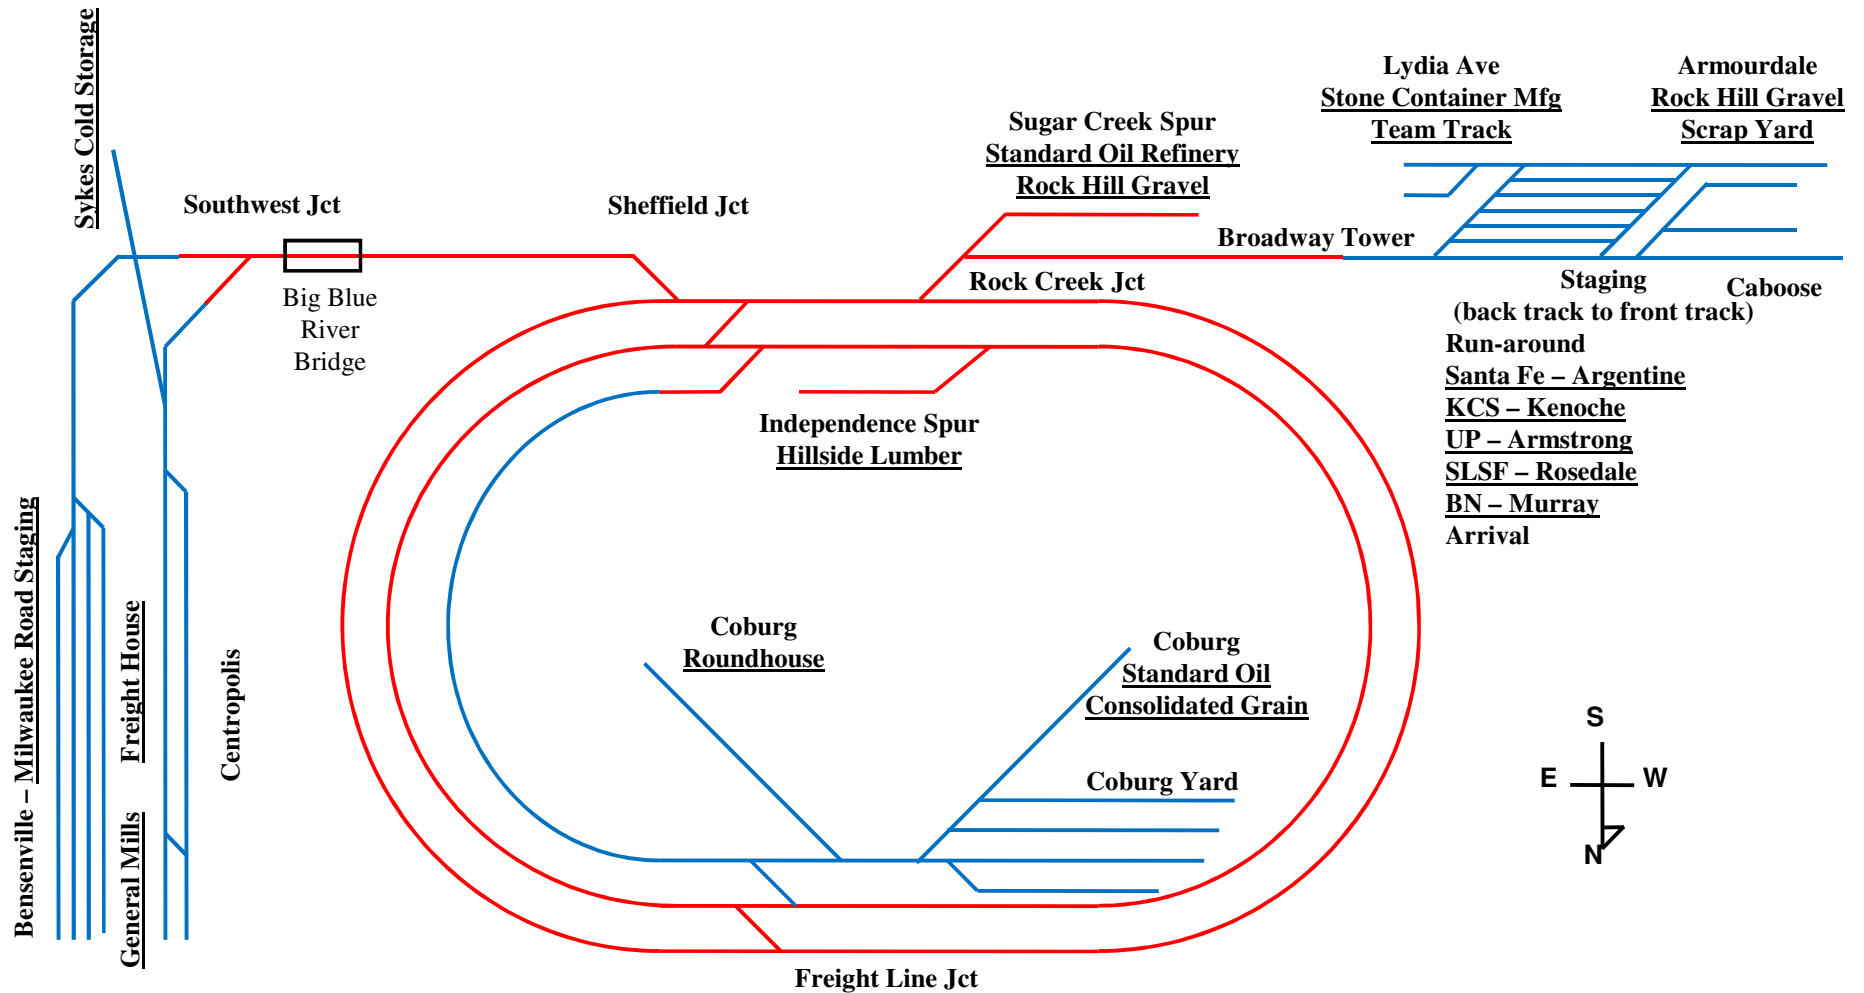

Milwaukee Road – Kansas City Subdivision Track Plan

Legend: **Bold** text = Town / Location Name, Underlined text = Industry Name
 Eastward trains travel counter-clockwise on the loop. Westward trains travel clockwise.
 Red Lines = CTC Territory – Signals govern. Blue lines = Yard Limits – No signals, yard movement rules govern.